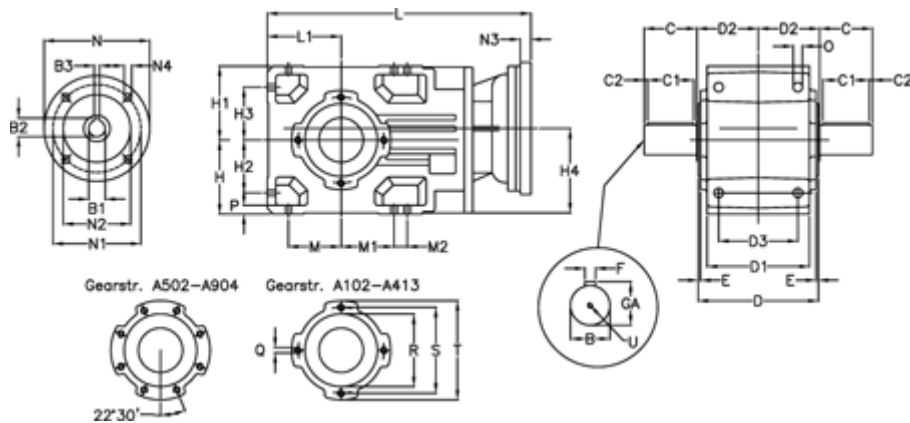

Article number: 29600324432225
 Description: Bevel helical gearbox
 A303UD-244,3-P71B5

Measures

B = 35	D1 = 130	H1 = 90	M2 = 22	Q = M8x15
B1 = 14	D2 = 83	H2 = 63.0	N = 160	R = 95
B2 = 16.3	D3 = 95	H3 = 63.0	N1 = 130	S = 115
B3 = 5	Description = A303UD-xx-P71 B5	H4 = 108.5	N2 = 110	T = 140
C = 60	E = 3.0	L = 390.5	N3 = 0	U = M10x22
C1 = 50	F = 10	L1 = 90	N4 = M8x16	
C2 = 5.0	GA = 38.0	M = 63.0	O = 12.0	
D = 156	H = 90	M1 = 63.0	P = 11	